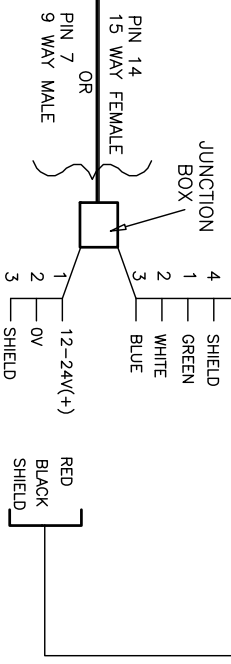

DO NOT REVERSE THESE CONNECTIONS

SEVERE DAMAGE TO THE PRINTER WILL RESULT

PRIME MOVER CONNECTION

MALE SOCKET
(C&K Pt. No. 9202213 ANP)

FEMALE PLUG
(C&K Pt. No. 9206213 ANS)

TRAILER CONNECTION

EPU PULSER

6000 Series Totaliser - Rear View

CABLE SPECIFICATION: GARLAND AWM 2464 80°C 24AWGX12C
COMPUTER CABLE MC712S N513

Item	Quantity	Checked	Description, material, dimension etc.	Part no.
Drawn by	G.T.P.			
Approved by				
Title	WIRING DIAGRAM-6000 Series Totaliser & Printer			
Filename	02507303	Date	08/10/2015	Scale
Drawing number	025 073 03	Revision	0	Sheet
				1 of 1