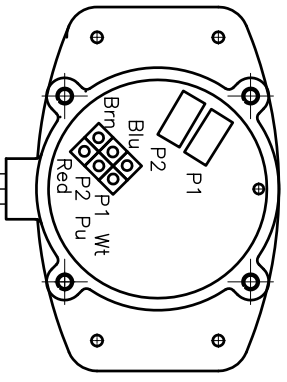

DO NOT REVERSE THESE CONNECTIONS

SEVERE DAMAGE TO THE PRINTER WILL RESULT

PRIME MOVER CONNECTION

MALE SOCKET
(C&K Pt. No. 9202213 ANP)

FEMALE PLUG
(C&K Pt. No. 9206213 ANS)

TRAILER CONNECTION

EPU PULSER

6000 Series Totaliser - Rear View

CABLE SPECIFICATION: GARLAND AWM 2464 80°C 24AWGX12C
COMPUTER CABLE MC712S N513

Item	Quantity	Checked	Description, material, dimension etc.	Part no.
Drawn by	G.T.P.			
Approved by				
Title	WIRING DIAGRAM-6000 Series Totaliser & Printer			
Filename	02507303	Date	08/10/2015	Scale
Drawing number	025 073 03	Revision	0	Sheet
				1 of 1