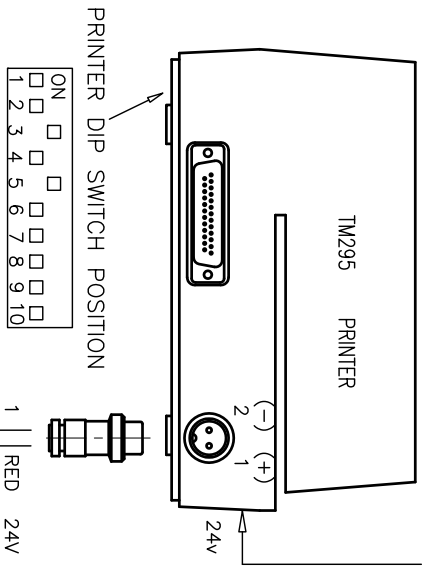

DO NOT REVERSE THESE CONNECTIONS

SEVERE DAMAGE TO THE PRINTER WILL RESULT

PRIME MOVER CONNECTION

MALE SOCKET
(C&K Pt. No. 9202213 ANP)

FEMALE PLUG
(C&K Pt. No. 9206213 ANS)

TRAILER CONNECTION

EPU PULSER

6000 Series Totaliser - Rear View

CABLE SPECIFICATION: GARLAND AWM 2464 80°C 24AWGX12C
COMPUTER CABLE MC712S N513

Item	Quantity	Checked	Description, material, dimension etc.	Part no.
Drawn by	G.T.P.			
Approved by				
Title	WIRING DIAGRAM-6000 Series Totaliser & Printer			
Filename	02507303	Date	08/10/2015	Scale
Drawing number	025 073 03	Revision	0	Sheet
				1 of 1