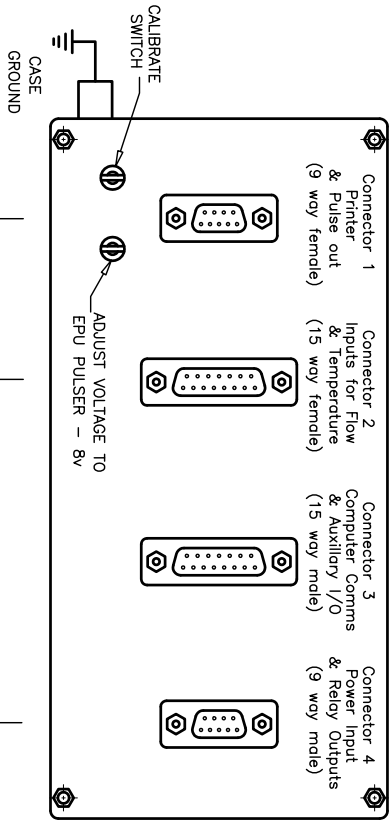

DO NOT REVERSE THESE CONNECTIONS

SEVERE DAMAGE TO THE PRINTER WILL RESULT

PRIME MOVER CONNECTION

MALE SOCKET
(C&K Pt. No. 9202213 ANP)

FEMALE PLUG
(C&K Pt. No. 9206213 ANS)

TRAILER CONNECTION

EPU PULSER

6000 Series Totaliser - Rear View

CABLE SPECIFICATION: GARLAND AWM 2464 80°C 24AWGX12C
COMPUTER CABLE MC712S N513

Item	Quantity	Checked	Description, material, dimension etc.	Part no.
Drawn by	G.T.P.			
Approved by				
Title	WIRING DIAGRAM-6000 Series Totaliser & Printer			
Filename	02507303	Date	08/10/2015	Scale
Drawing number	025 073 03	Revision	0	Sheet
				1 of 1