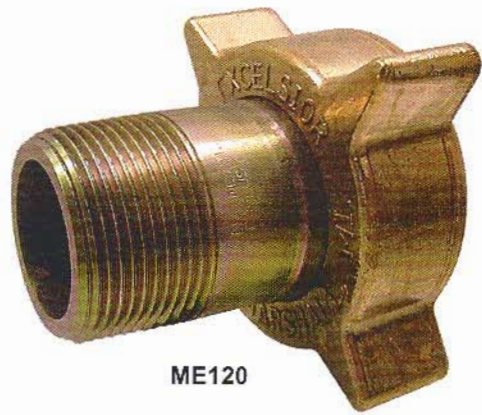

**Brass Adapter Caps
Steel Adapter Caps**

ME611

ME612

ME442

ME612S

Brass Adapter Caps	
Part No.	Description
ME611	2 1/4" Female Acme x 1 3/4" Male Acme Adapter
ME612	3 1/4" Female Acme x 1 3/4" Male Acme Adapter
ME442	3 1/4" Female Acme x 1 1/4" FNPT Adapter
Steel Adapter Caps	
ME611S	2 1/4" Female Acme x 1 3/4" Male Acme Adapter
ME612S	3 1/4" Female Acme x 1 3/4" Male Acme Adapter
ME442S	3 1/4" Female Acme x 1 1/4" FNPT Adapter

For Assistance Call 269-789-6700 or Fax 269-781-8340

Brass Filler Couplings

ME130

ME120

ME110

ME100

Brass Filler Couplings	
Part No.	Description
ME100	1 1/4" Female Acme x 3/8" MNPT Filler Coupling
ME101	1 1/4" Female Acme x 1/2" MNPT Filler Coupling
ME110	1 3/4" Female Acme x 1/2" MNPT Filler Coupling
ME111	1 3/4" Female Acme x 3/4" MNPT Filler Coupling
ME112	1 3/4" Female Acme x 1" MNPT Filler Coupling
ME120	2 1/4" Female Acme x 1 1/4" MNPT Filler Coupling - Brass Nut / Brass Nipple
ME120S	2 1/4" Female Acme x 1 1/4" MNPT Filler Coupling - Brass Nut / Steel Nipple
ME130	3 1/4" Female Acme x 2 MNPT Filler Coupling, - Brass Nut / Steel Nipple
ME130B	3 1/4" Female Acme x 2 MNPT Filler Coupling, - Brass Nut / Brass Nipple

For Assistance Call 269-789-6700 or Fax 269-781-8340

ME130S

ME121S

ME111S

ME635

Steel Filler Couplings	
Part No.	Description
ME 635-4	1 3/4" Female Acme x 1/2" MNPT Filler Coupling
ME 635-6	1 3/4" Female Acme x 3/4" MNPT Filler Coupling
ME 635-8	1 3/4" Female Acme x 1" MNPT Filler Coupling
ME 635-10	1 3/4" Female Acme x 1 1/4" MNPT Filler Coupling
ME 111S	1 3/4" Female Acme x 3/4" MNPT Filler Coupling
ME 112S	1 3/4" Female Acme x 1" MNPT Filler Coupling
ME 121S	2 1/4" Female Acme x 1 1/4" MNPT Filler Coupling
ME 130S	3 1/4" Female Acme x 2 MNPT Filler Coupling