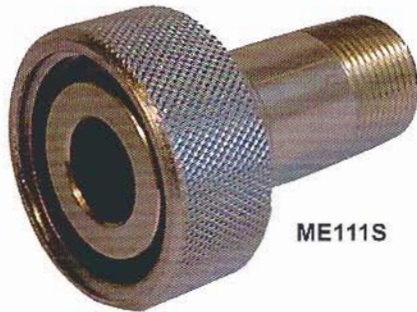

**Brass Adapter Caps
Steel Adapter Caps**

ME611

ME612

ME442

ME612S

Brass Adapter Caps	
Part No.	Description
ME611	2 1/4" Female Acme x 1 3/4" Male Acme Adapter
ME612	3 1/4" Female Acme x 1 3/4" Male Acme Adapter
ME442	3 1/4" Female Acme x 1 1/4" FNPT Adapter
Steel Adapter Caps	
ME611S	2 1/4" Female Acme x 1 3/4" Male Acme Adapter
ME612S	3 1/4" Female Acme x 1 3/4" Male Acme Adapter
ME442S	3 1/4" Female Acme x 1 1/4" FNPT Adapter

For Assistance Call 269-789-6700 or Fax 269-781-8340

Brass Filler Couplings

ME130

ME120

ME110

ME100

Brass Filler Couplings	
Part No.	Description
ME100	1 1/4" Female Acme x 3/8" MNPT Filler Coupling
ME101	1 1/4" Female Acme x 1/2" MNPT Filler Coupling
ME110	1 3/4" Female Acme x 1/2" MNPT Filler Coupling
ME111	1 3/4" Female Acme x 3/4" MNPT Filler Coupling
ME112	1 3/4" Female Acme x 1" MNPT Filler Coupling
ME120	2 1/4" Female Acme x 1 1/4" MNPT Filler Coupling - Brass Nut / Brass Nipple
ME120S	2 1/4" Female Acme x 1 1/4" MNPT Filler Coupling - Brass Nut / Steel Nipple
ME130	3 1/4" Female Acme x 2 MNPT Filler Coupling, - Brass Nut / Steel Nipple
ME130B	3 1/4" Female Acme x 2 MNPT Filler Coupling, - Brass Nut / Brass Nipple

For Assistance Call 269-789-6700 or Fax 269-781-8340

ME130S

ME121S

ME111S

ME635

Steel Filler Couplings	
Part No.	Description
ME 635-4	1 3/4" Female Acme x 1/2" MNPT Filler Coupling
ME 635-6	1 3/4" Female Acme x 3/4" MNPT Filler Coupling
ME 635-8	1 3/4" Female Acme x 1" MNPT Filler Coupling
ME 635-10	1 3/4" Female Acme x 1 1/4" MNPT Filler Coupling
ME 111S	1 3/4" Female Acme x 3/4" MNPT Filler Coupling
ME 112S	1 3/4" Female Acme x 1" MNPT Filler Coupling
ME 121S	2 1/4" Female Acme x 1 1/4" MNPT Filler Coupling
ME 130S	3 1/4" Female Acme x 2 MNPT Filler Coupling