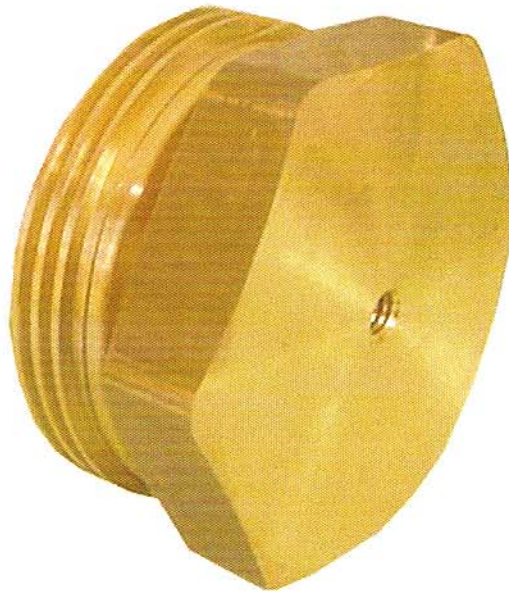

Acme Caps with Flange

The flange allows for easy operation of the pneumatic safety switch which controls the opening and closing of transport vehicle internal valves.

Features:

- * An 8" diameter stainless steel, flush mounted flange attached to a 3-1/4" Acme Cap
- * 3-1/4" Acme Caps available in brass or powder coated steel
- * Plug available in brass and zinc plated steel in two styles - tapped hole or knob
- * Optional chain

Acme Caps with Flange	
Part No.	Description
ME441F8	3 1/4" Female Acme Brass Cap Knob Plug with 8" Stainless Steel Flange
ME441F8-1	3 1/4" Female Acme Brass Cap Knob Plug and Chain with 8" Stainless Steel Flange
ME441FS8	3 1/4" Female Acme Steel Cap Knob Plug with 8" Stainless Steel Flange
ME441FS8-1	3 1/4" Female Acme Steel Cap Knob Plug and Chain with 8" Stainless Steel Flange
ME441R8	3 1/4" Female Acme Brass Cap Taphole Plug with 8" Stainless Steel Flange
ME441R8-1	3 1/4" Female Acme Brass Cap Taphole Plug and Chain with 8" Stainless Steel Flange
ME441RS8	3 1/4" Female Acme Steel Cap Taphole Plug with 8" Stainless Steel Flange
ME441RS8-1	3 1/4" Female Acme Steel Cap Taphole Plug and Chain with 8" Stainless Steel Flange

Brass Acme Dust Plugs

ME181B

Dust Plugs	
Part No.	Description
ME178B	1 1/4" Male Acme Brass Dust Plug
ME178B-1	1 1/4" Male Acme Brass Dust Plug with Chain Assembly
ME179B	1 3/4" Male Acme Brass Dust Plug
ME179B-1	1 3/4" Male Acme Brass Dust Plug with Chain Assembly
ME180B	2 1/4" Male Acme Brass Dust Plug
ME180B-1	2 1/4" Male Acme Brass Dust Plug with Chain Assembly
ME181B	3 1/4" Male Acme Brass Dust Plug
ME181B-1	3 1/4" Male Acme Brass Dust Plug with Chain Assembly