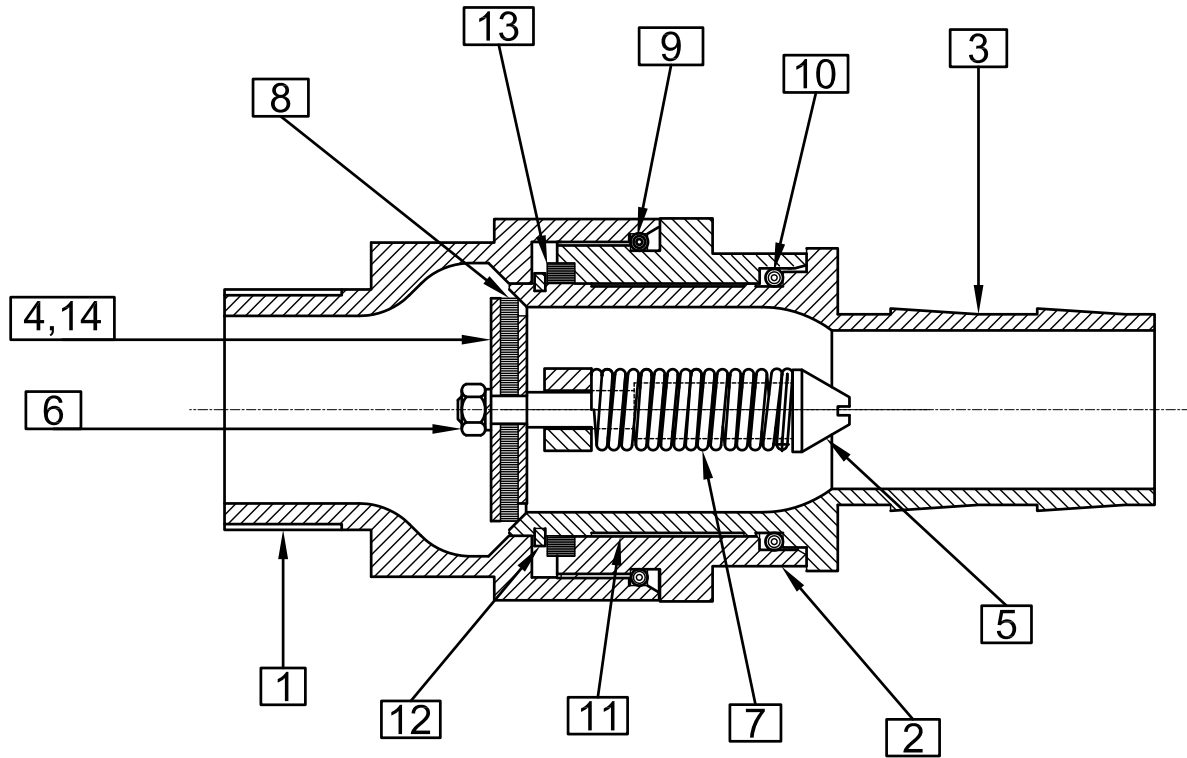

DNS 100 - 125 - 150 NOZZLE SWIVEL

DNS Parts List

| Item | PN. 100 | PN. 125 | PN. 150 | Description |
|------|---------|---------|---------|-------------------------|
| 1 | 1146 | | | Outer Body 1" BSP FM |
| 1 | | 1143 | | Outer Body 1 1/4" BSP M |
| 1 | | | 3114 | Outer Body 1 1/2" BSP M |
| 2 | 1145 | 1145 | 1145 | Sleeve |
| 3 | 1147 | | | Valve Body 1" BSP FM |
| 3 | | 1144 | | Valve Body 1 1/4" Hose |
| 3 | | | 3115 | Valve Body 1 1/2" Hose |
| 4 | 2542 | 2542 | 2542 | Large Washer |
| 5 | 1917 | 1917 | 1917 | Valve Stem |
| 6 | 2558 | 2558 | 2558 | Nut |
| 7 | 1707 | 1707 | 1707 | Spring |
| 8* | 2127 | 2127 | 2127 | Valve Disc |
| 9* | 2126 | 2126 | 2126 | O-Ring |
| 10* | 2125 | 2125 | 2125 | O-Ring |
| 11* | 2401 | 2401 | 2401 | Tape Bearing |
| 12 | 1603 | 1603 | 1603 | Circlip |
| 13* | 2464 | 2464 | 2464 | Thrust Washer - Teflon |
| 14 | 2541 | 2541 | 2541 | Small Washer |
| 15 | DNSSK | DNSSK | DNSSK | * Included in Seal Kit |