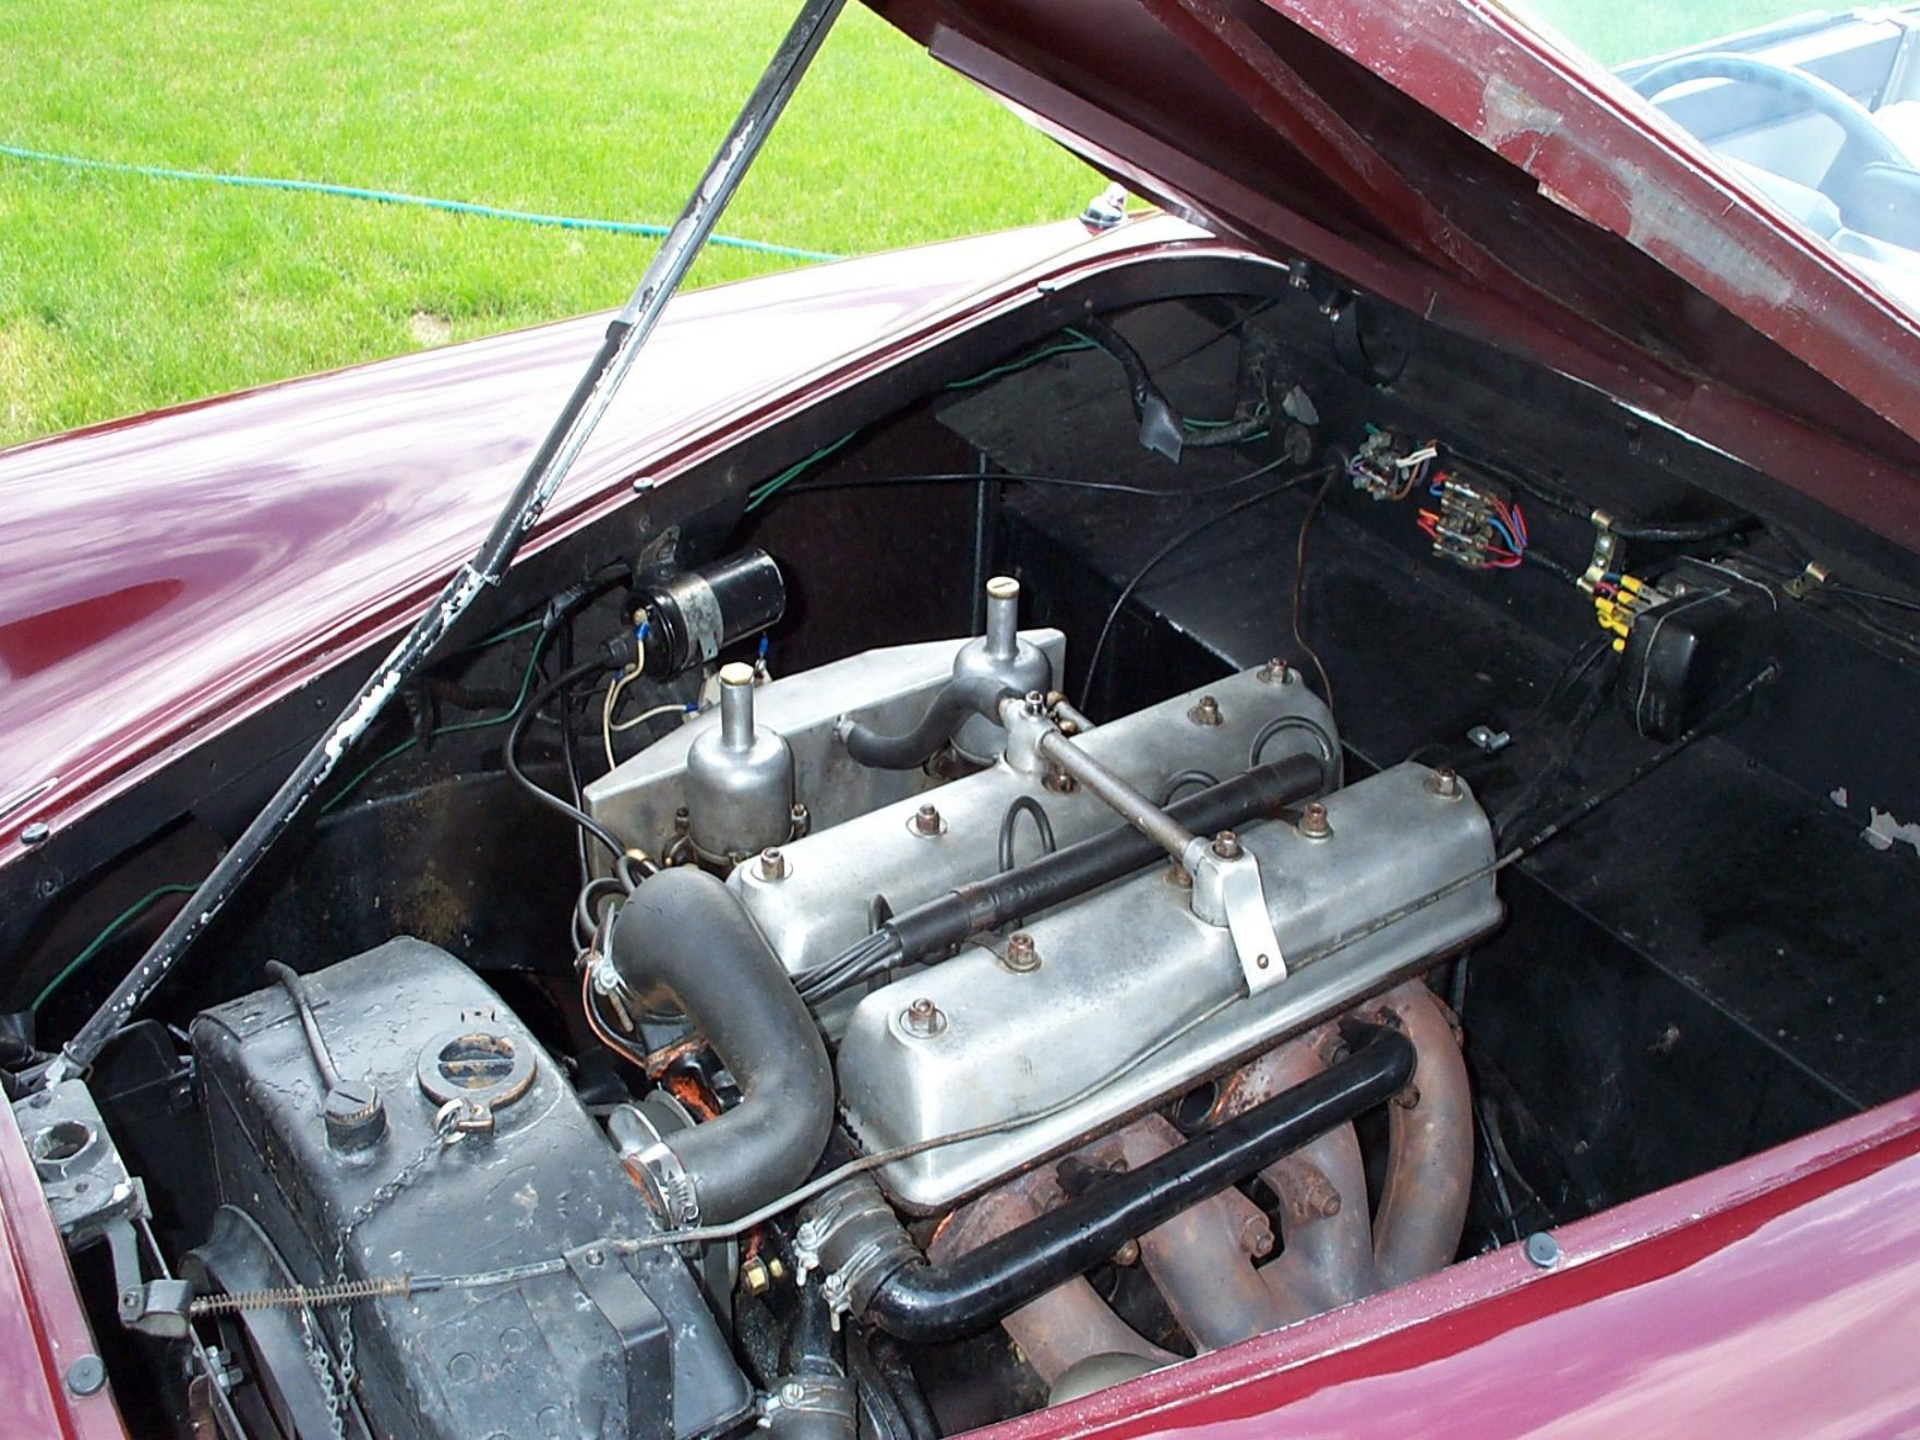

1932  
Packard  
• WISCONSIN •  
2479B  
• WISCONSIN •

REVERSE MAIN BEAM

nealey

Sportsmobile  
GUSTOMBUILT

COLLECTOR

2470D

<sup>A</sup>  
*Rawson*  
BODY

IN ASSOCIATION WITH:-